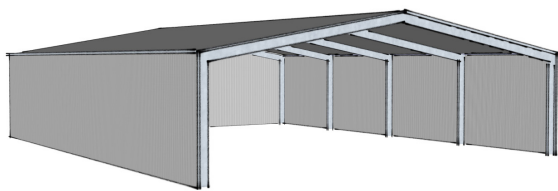

**IS THIS YOUR NEW
HONDA XR190CT?**

3 SIDED OPEN GABLE

Benefits & Features:

- Popular optimised design
- Wide clearspan access
- Awesome value!

Length (m)	Width (m)	Height (m)	Number of bays	Bay Length	Value *ex GST	Extra bay
12.6	9	4.2	3	4.2	\$10 785	\$2 698
12.6	12	4.2	3	4.2	\$14 130	\$3 480
21.6	15	5.1	4	5.4	\$25 650	\$4 950
24	18	5.1	4	6	\$35 600	\$7 880

SAVE

DRIVE THROUGH MACHINERY SHED

Benefits & Features:

- Large drive through machinery shed
- Popular optimised design
- Wide clearspan access

Length (m)	Width (m)	Height (m)	Number of bays	Bay Length	Value *ex GST	Extra bay
16.8	9	4.2	3	5.6	\$11 500	\$2 800
24	12	5.1	4	6	\$21 000	\$4 450
30	15	5.1	5	6	\$30 158	\$5 189
36	18	5.1	6	6	\$48 500	\$7 650

SAVE

ENCLOSED HOME GARAGE/WORKSHOP

Benefits & Features:

- 2 of 2.4 x 2.4m Roller doors
- 1 x PA door & 1 x Window
- Popular optimised design

Length (m)	Width (m)	Height (m)	Number of bays	Bay Length	Value *ex GST
10.8	7	3.2	3	3.6	\$8 750
12.6	8	3.6	3	4.2	\$10 595
16.8	9	3.6	4	4.2	\$14 495

SAVE

OPEN FRONT MACHINERY/HAY SHED

Benefits & Features:

- Wide bay access
- Popular optimised design
- Awesome value!

Length (m)	Width (m)	Height (m)	Number of bays	Bay Length	Value *ex GST	Extra 6m bay
18	9	4.2	3	6	\$13 680	\$3 334
24	12	5.1	4	6	\$22 450	\$4 250
30	15	5.1	5	6	\$30 700	\$4 560
36	18	6	6	6	\$49 975	\$7 995