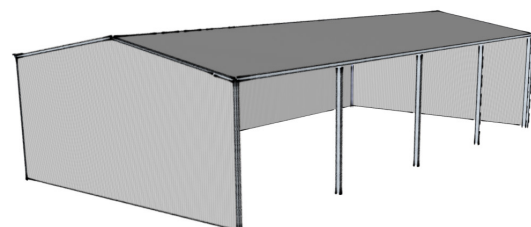

**IS THIS YOUR NEW
HONDA XR190CT?**

3 SIDED OPEN GABLE

Benefits & Features:

- Popular optimised design
- Wide clearspan access
- Awesome value!

Length (m)	Width (m)	Height (m)	Number of bays	Bay Length	Value *ex GST	Extra bay
12.6	9	4.2	3	4.2	\$10 785	\$2 698
12.6	12	4.2	3	4.2	\$14 130	\$3 480
21.6	15	5.1	4	5.4	\$25 650	\$4 950
24	18	5.1	4	6	\$35 600	\$7 880

SAVE

DRIVE THROUGH MACHINERY SHED

Benefits & Features:

- Large drive through machinery shed
- Popular optimised design
- Wide clearspan access

Length (m)	Width (m)	Height (m)	Number of bays	Bay Length	Value *ex GST	Extra bay
16.8	9	4.2	3	5.6	\$11 500	\$2 800
24	12	5.1	4	6	\$21 000	\$4 450
30	15	5.1	5	6	\$30 158	\$5 189
36	18	5.1	6	6	\$48 500	\$7 650

SAVE

ENCLOSED HOME GARAGE/WORKSHOP

Benefits & Features:

- 2 of 2.4 x 2.4m Roller doors
- 1 x PA door & 1 x Window
- Popular optimised design

Length (m)	Width (m)	Height (m)	Number of bays	Bay Length	Value *ex GST
10.8	7	3.2	3	3.6	\$8 750
12.6	8	3.6	3	4.2	\$10 595
16.8	9	3.6	4	4.2	\$14 495

SAVE

OPEN FRONT MACHINERY/HAY SHED

Benefits & Features:

- Wide bay access
- Popular optimised design
- Awesome value!

Length (m)	Width (m)	Height (m)	Number of bays	Bay Length	Value *ex GST	Extra 6m bay
18	9	4.2	3	6	\$13 680	\$3 334
24	12	5.1	4	6	\$22 450	\$4 250
30	15	5.1	5	6	\$30 700	\$4 560
36	18	6	6	6	\$49 975	\$7 995