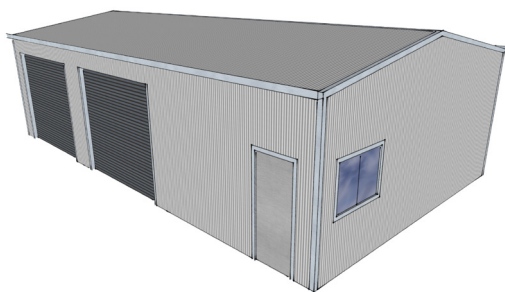

**IS THIS YOUR NEW
HONDA XR190CT?**

3 SIDED OPEN GABLE

Benefits & Features:

- Popular optimised design
- Wide clearspan access
- Awesome value!

Length (m)	Width (m)	Height (m)	Number of bays	Bay Length	Value *ex GST	Extra bay
12.6	9	4.2	3	4.2	\$10 785	\$2 698
12.6	12	4.2	3	4.2	\$14 130	\$3 480
21.6	15	5.1	4	5.4	\$25 650	\$4 950
24	18	5.1	4	6	\$35 600	\$7 880

SAVE

DRIVE THROUGH MACHINERY SHED

Benefits & Features:

- Large drive through machinery shed
- Popular optimised design
- Wide clearspan access

Length (m)	Width (m)	Height (m)	Number of bays	Bay Length	Value *ex GST	Extra bay
16.8	9	4.2	3	5.6	\$11 500	\$2 800
24	12	5.1	4	6	\$21 000	\$4 450
30	15	5.1	5	6	\$30 158	\$5 189
36	18	5.1	6	6	\$48 500	\$7 650

SAVE

ENCLOSED HOME GARAGE/WORKSHOP

Benefits & Features:

- 2 of 2.4 x 2.4m Roller doors
- 1 x PA door & 1 x Window
- Popular optimised design

Length (m)	Width (m)	Height (m)	Number of bays	Bay Length	Value *ex GST
10.8	7	3.2	3	3.6	\$8 750
12.6	8	3.6	3	4.2	\$10 595
16.8	9	3.6	4	4.2	\$14 495

SAVE

OPEN FRONT MACHINERY/HAY SHED

Benefits & Features:

- Wide bay access
- Popular optimised design
- Awesome value!

Length (m)	Width (m)	Height (m)	Number of bays	Bay Length	Value *ex GST	Extra 6m bay
18	9	4.2	3	6	\$13 680	\$3 334
24	12	5.1	4	6	\$22 450	\$4 250
30	15	5.1	5	6	\$30 700	\$4 560
36	18	6	6	6	\$49 975	\$7 995