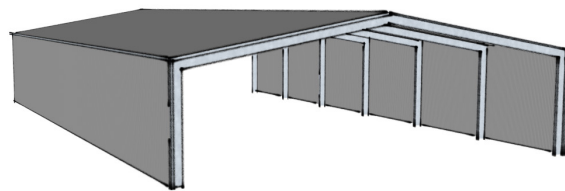

**IS THIS YOUR NEW
HONDA XR190CT?**

3 SIDED OPEN GABLE

Benefits & Features:

- Popular optimised design
- Wide clearspan access
- Awesome value!

Length (m)	Width (m)	Height (m)	Number of bays	Bay Length	Value *ex GST	Extra bay
12.6	9	4.2	3	4.2	\$10 785	\$2 698
12.6	12	4.2	3	4.2	\$14 130	\$3 480
21.6	15	5.1	4	5.4	\$25 650	\$4 950
24	18	5.1	4	6	\$35 600	\$7 880

SAVE

DRIVE THROUGH MACHINERY SHED

Benefits & Features:

- Large drive through machinery shed
- Popular optimised design
- Wide clearspan access

Length (m)	Width (m)	Height (m)	Number of bays	Bay Length	Value *ex GST	Extra bay
16.8	9	4.2	3	5.6	\$11 500	\$2 800
24	12	5.1	4	6	\$21 000	\$4 450
30	15	5.1	5	6	\$30 158	\$5 189
36	18	5.1	6	6	\$48 500	\$7 650

SAVE

ENCLOSED HOME GARAGE/WORKSHOP

Benefits & Features:

- 2 of 2.4 x 2.4m Roller doors
- 1 x PA door & 1 x Window
- Popular optimised design

Length (m)	Width (m)	Height (m)	Number of bays	Bay Length	Value *ex GST
10.8	7	3.2	3	3.6	\$8 750
12.6	8	3.6	3	4.2	\$10 595
16.8	9	3.6	4	4.2	\$14 495

SAVE

OPEN FRONT MACHINERY/HAY SHED

Benefits & Features:

- Wide bay access
- Popular optimised design
- Awesome value!

Length (m)	Width (m)	Height (m)	Number of bays	Bay Length	Value *ex GST	Extra 6m bay
18	9	4.2	3	6	\$13 680	\$3 334
24	12	5.1	4	6	\$22 450	\$4 250
30	15	5.1	5	6	\$30 700	\$4 560
36	18	6	6	6	\$49 975	\$7 995